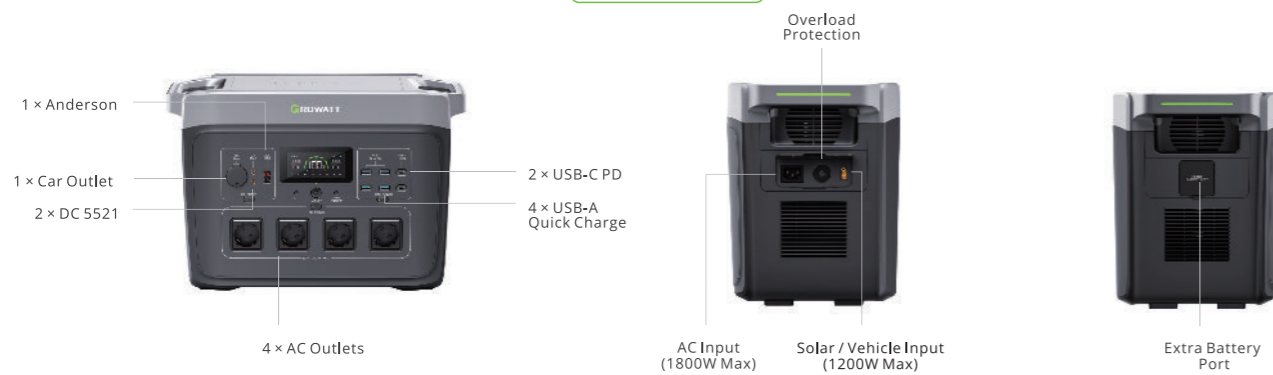

## SPECIFICATIONS

Features	Descriptions
<b>Battery</b>	
Capacity	2048Wh
Battery Chemistry	LiFePO4
Lifecycle	4000+ Cycles
Battery Management System	BMS: Over/Under Temperature Protection, Under/Over Voltage Protection, Over Charging Protection, Over Discharging Protection, Overload Protection, Short Circuit Protection
MPPT Efficiency	99%
<b>Input</b>	
AC Charge	230V, 50Hz, 1800W Max.
Solar Charge	12-150V, 15A, 1200W Max.
Vehicle Charge	12V/24V, 8A Max.
AC+PV Charge	Max.2000W, Max. 3500W with one expansion battery, Max. 4000W with two expansion batteries
TT-30 Charge	120V, 60Hz, 1800W Max.
<b>Output</b>	
AC Outlet	230V 50Hz/60Hz, 2400w, Surge 4800w, 4x 230V outlets, Max. 2185W during pass-through status
Car Outlet	1 x 13.2V/10A, 132W Max.
DC 5521	2 x 13.2V/3A, 36W Max.
USB-A Quick Charge	4 x 5V/2.4A, 9V/2A, 12V/1.5A, 18W Max.
USB-C Output	2 x 5V/9V/12V/20V, 5A, 100W Max.
Anderson	1 x 13.2V, 30A
<b>Advanced</b>	
App Management	Yes (WiFi+Bluetooth)
OTA Function	Yes
Cold Startup	Yes, start from -30°C (-22°F)
Battery Expansion	Yes, up to 6144Wh
Combine Charge	AC+PV and TT30+PV
UPS Feature	Yes
Smart PV Function	Yes
<b>General</b>	
Dimensions (LxWxH)	17.99 x 9.72 x 12.20 in / 457 x 247 x 310mm
Weight	23kg / 51 lbs
Discharge Temperature	-20°C~45°C / -4°F~113°F
Charge Temperature	0°C~45°C / 32°F~113°F
Optimal Operating Temperature	20°C~30°C / 68°F~86°F
Storage Temperature	-20°C~45°C / -4°F~113°F
Certifications	ETL, CE, LVD, FCC, IC, DOE, CEC, CA65, RoHS, REACH, WEEE, UKCA, RCM, SAA, ICASA, NRCS LOA, UN38.3
Warranty	5 years
EU&AU&UK	Input: 200V-240V 50/60Hz    Output: 230V 50/60Hz

## PORTABLE POWER STATION

2048Wh

2400W

### Boost Your Capacity for Longer Hours

Connect 2 battery packs to get a maximum capacity of 6144Wh. More importantly, the battery pack can be charged and discharged independently.