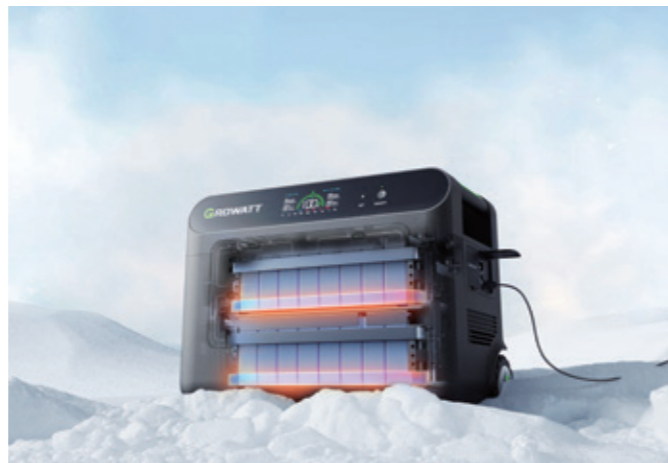

Back Up Your Whole Home Power Needs

The HELIOS 3600 can be expanded to a powerful 7200W/36kWh system and wired to the home grid to power days of use, making it a perfect whole home power solution.

Power Even More with Watt+ Feature

Cold Startup Support

Automatically heat up to work actively and smoothly as usual in the cold.

Portable EV Backup Power

Uninterruptible Whole-home Backup Power

Incredibly Fast Charging Speed

The HELIOS 3600 can be fully charged in 1.5 hours, and when an expansion battery is connected, the combined charging input can reach up to 6100W.

Reliable Battery that Lasts for Years

The reliable LFP battery can last for 4000+ cycles, making it an ideal option that you can rely on for long periods.

Outdoor Adventures – Camping & RV

Smartphone 13Wh / 241 Cycles	Laptop 60Wh / 52 Cycles	Camp Lantern 6W / 522Hrs	Drone 60W / 78Hrs	Projector 300W / 10.4Hrs	Coffee-Maker 1000W / 3.1Hrs	Electric Grill 1300W / 2.4Hrs	30A Service RV 3600W/0.8Hr

NEW

HELIOS 3600
PORTABLE POWER STATION

Unlimited Power, Unlimited Possibilities