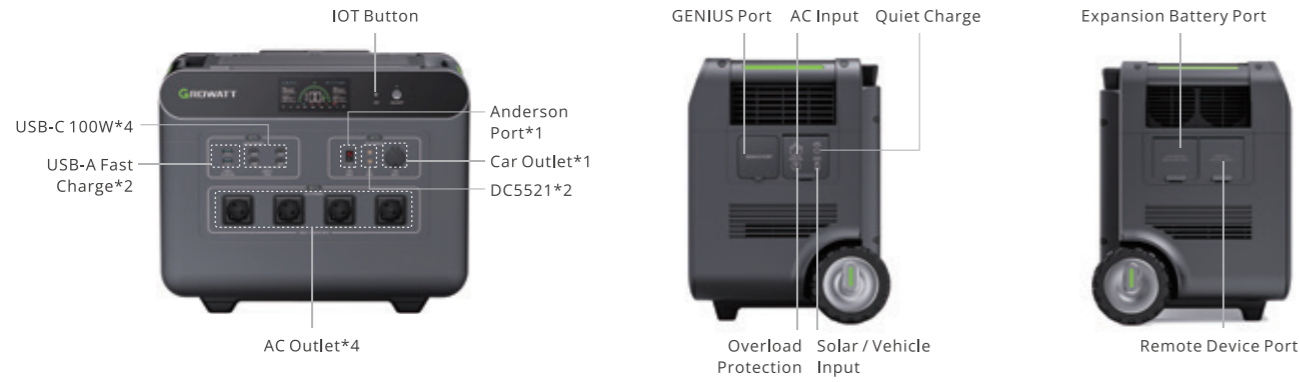

Back Up Your Whole Home Power Needs

The HELIOS 3600 can be expanded to a powerful 7200W/36kWh system and wired to the home grid to power days of use, making it a perfect whole home power solution.

Power Even More with Watt+ Feature

ONE HUB FOR ALL YOU NEED

14 Outlets

SPECIFICATIONS

Features	Descriptions
Battery	
Battery Material	LFP (Lithium Iron Phosphate)
Lifecycle	4000+ Cycles
Capacity	3686.4Wh, 51.2V
Battery Capacity Expansion	Supported, up to 4 expansion batteries per primary unit, sold separately
Protection Types	Overheat Protection, Low Temperature Protection, Over-discharge Protection, Over-charge Protection, Overload Protection, Short Circuit Protection, Overcurrent Protection
MPPT Efficiency	99%
Output Specifications	
AC Outlet(*4)	230V~ (50HZ/60Hz)*4, Total 3600W Max. (Peak 7200W) Pure Sine Wave, 3600W Max. during pass-through
USB-A Fast Charge(*2)	5V-2.4A,9V-2A,12V-1.5A, 18W Max.
USB-C(*4)	5V/9V/12V/15V/20V 5A, 100W Max.
Car Cigarette Lighter(*1)	13.2V/10A,132W Max.
DC 5521 Port(*2)	13.2V/3A Max.
Anderson Port(*1)	13.2V/30A
Input Specifications	
AC Input Power	EV/RV Pedestal Charge: 3600W Max. Wall Charge: 3600W
Solar Charging	2000W Max.
Car Charging	Supports 12V/24V Batteries, Default Input Current 8A
Advanced	
APP Management	Yes (WiFi + Bluetooth)
Software Feature	System Parallel ; OTA ; EPS ; Smart PV Function ; Cold Startup
General	
Net Weight	44.5kg (98.1 lbs)
Dimensions (L*W*H)	518*312.8*418.9mm (20.39*12.3*16.5in.)
Certifications	ETL, CE, LVD, FCC IC, DOE, CEC, CA65, RoHS, REACH, WEEE, UKCA, UN38.3
Operating Temperature	
Optimal Operating Environment Temperature	20°C~30°C (68°F~86°F)
Discharge Environment Temperature	-20°C~45°C (-4°F~113°F)
Charging Environment Temperature	0°C~45°C (32°F~113°F)
Storage Environment Temperature	-20°C~45°C (-4°F~113°F), Optimal 20°C-30°C (68°F-86°F)