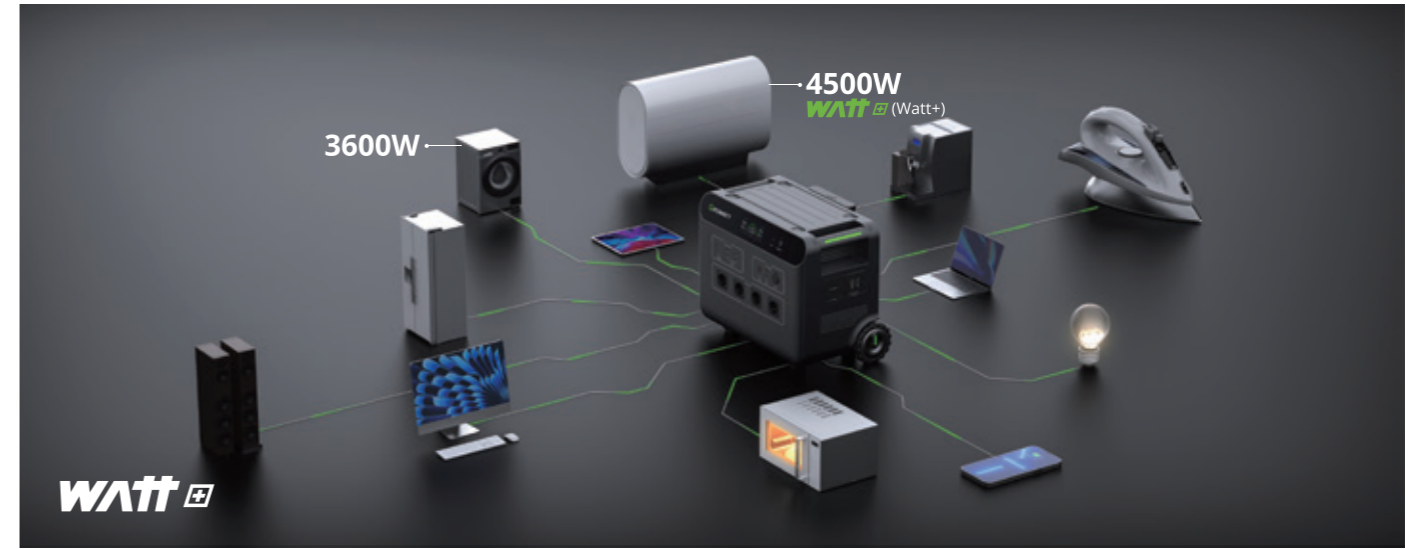

Back Up Your Whole Home Power Needs

The HELIOS 3600 can be expanded to a powerful 7200W/36kWh system and wired to the home grid to power days of use, making it a perfect whole home power solution.

Power Even More with Watt+ Feature

Cold Startup Support

Automatically heat up to work actively and smoothly as usual in the cold.

Portable EV Backup Power

Uninterruptible Whole-home Backup Power

Incredibly Fast Charging Speed

The HELIOS 3600 can be fully charged in 1.5 hours, and when an expansion battery is connected, the combined charging input can reach up to 6100W.

NEW

HELIOS 3600
PORTABLE POWER STATION

Unlimited Power, Unlimited Possibilities